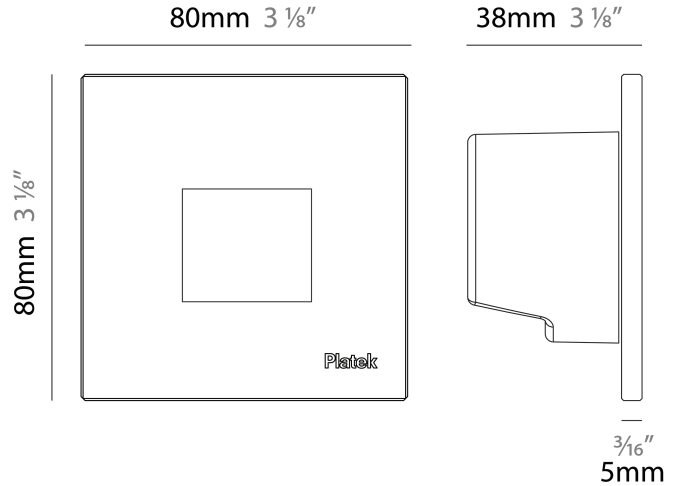

base number _____
Finish _____
Options _____

1. To build a product code in our configurator select the specify button on the base model # product page
2. To build a manual product code on this datasheet choose from the options listed below in blue font and add the suffix to the base model #

GENERAL

Series: Spiare _____
Brand: Platek _____
Division: Exterior _____
Mounting Type: Recessed _____
Mounting Location: Wall _____
Subcategory: Pedestrian _____

PHYSICAL

Shape: Square _____
Length (mm): 80 _____
Length (in): 3 1/8 _____
Height (mm): 80 _____
Depth (mm): 37.5 _____
Height (in): 3 1/8 _____
Depth (in): 1 1/2 _____
Light Distribution: Direct _____
Diffuser: Clear tempered glass _____
Fixture Finish: BLK / WHI / GRY / COR / ANT / BRZ _____
Fixture Material: Aluminum Die Cast _____

ELECTRICAL

Lamp Type: LED (Zhaga Standard) _____
Input Wattage (W): 6 _____
Dimming: Non-Dimmable _____
Driver Included: Yes _____
Driver Location: Remote _____
Driver Type: Constant Voltage - 120 Vac _____
Driver Class: Class 2 _____
Input Voltage (V): 120 _____
Output Voltage (V): 24 _____

LED

Number of LEDs: 1 _____
Color Temperature (°K): 3000 _____
Max. Delivered Lumen (lm): 10 _____
Nominal Lumen (lm): 250 _____
CRI: >80 CRI _____
Lamp Life (hrs): 50000 _____

OPTICAL

Beam Angle: Asymmetrical _____

RATINGS AND CERTIFICATIONS

Certified By: Certified for North American Standards _____
IP rating: IP65 _____
IK Rating: IK05 _____