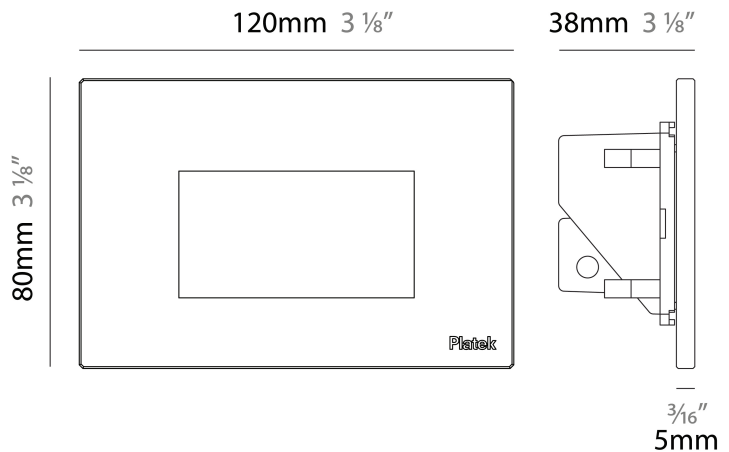

PROJECT	_____
TYPE	_____
SPECIFIER	_____
QUANTITY	_____
DATE	_____

SPIARE RECESSED

E9R150- -

base number
Color   Finish
Temperature   Options

1. To build a product code in our configurator select the specify button on the base model # product page
2. To build a manual product code on this datasheet choose from the options listed below in blue font and add the suffix to the base model #

GENERAL

Series: Spiare
Brand: Platek
Division: Exterior
Mounting Type: Recessed
Mounting Location: Wall
Subcategory: Pedestrian

PHYSICAL

Shape: Square
Length (mm): 120
Length (in): 4 3/4
Height (mm): 80
Depth (mm): 37.5
Height (in): 3 1/8
Depth (in): 1 1/2
Light Distribution: Direct
Diffuser: Clear tempered glass
Fixture Finish: [BLK / WHI / GRY / COR / ANT / BRZ](#)
Fixture Material: Aluminum Die Cast

ELECTRICAL

Lamp Type: LED
Input Wattage (W): 6
Dimming: Non-Dimmable
Driver Included: No
Driver Location: Remote
Driver Type: Constant Voltage - 120 Vac
Driver Class: Class 2
Housing: ENCP4
Input Voltage (V): 120
Output Voltage (V): 24

LED

Number of LEDs: 1
Color Temperature (°K): [2700 / 3000 / 4000](#)
Max. Delivered Lumen (lm): 50
Nominal Lumen (lm): 400/415
CRI: >80 CRI
Lamp Life (hrs): 50000

OPTICAL

Beam Angle: Diffused

RATINGS AND CERTIFICATIONS

Certified By: Certified for North American Standards
IP rating: IP65
IK Rating: IK05