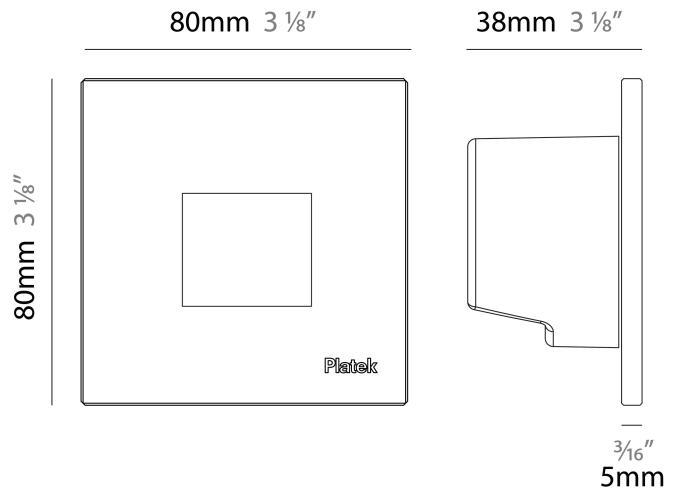

GENERAL

Series: Spiare _____
Brand: Platek _____
Division: Exterior _____
Mounting Type: Recessed _____
Mounting Location: Wall _____
Subcategory: Pedestrian _____

PHYSICAL

Shape: Square _____
Length (mm): 80 _____
Length (in): 3 1/8 _____
Height (mm): 80 _____
Depth (mm): 37.5 _____
Height (in): 3 1/8 _____
Depth (in): 1 1/2 _____
Light Distribution: Direct _____
Diffuser: Clear tempered glass _____
Fixture Finish: [BLK / WHI / GRY / COR / ANT / BRZ](#) _____
Fixture Material: Aluminum Die Cast _____
Cut-out Measurements: 200 x 44.5mm _____

ELECTRICAL

Lamp Type: LED (Zhaga Standard) _____
Input Wattage (W): 2.5 _____
Total Output Wattage (W): 1.9 _____
Dimming: Non-Dimmable _____
Driver Included: Yes _____
Driver Location: Remote _____
Driver Type: Constant Voltage - 120 Vac _____
Driver Class: Class 2 _____
Input Voltage (V): 120 _____
Output Voltage (V): 24 _____

LED

Number of LEDs: 1 _____
Color Temperature (°K): 3000 _____
Max. Delivered Lumen (lm): 25 _____
Nominal Lumen (lm): 250 _____
CRI: >80 CRI _____
Lamp Life (hrs): 50000 _____

OPTICAL

Beam Angle: Asymmetrical _____

RATINGS AND CERTIFICATIONS

Certified By: Certified for North American Standards _____
IP rating: IP65 _____
IK Rating: IK05 _____