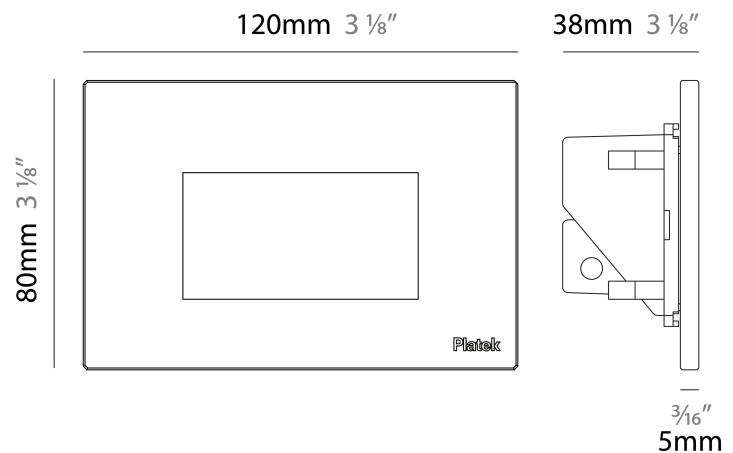

PROJECT
TYPE
SPECIFIER
QUANTITY
DATE

SPIARE RECESSED

E9R151-

base number   Finish
Options

1. To build a product code in our configurator select the specify button on the base model # product page
2. To build a manual product code on this datasheet choose from the options listed below in blue font and add the suffix to the base model #

GENERAL

Series: Spiare
Brand: Platek
Division: Exterior
Mounting Type: Recessed
Mounting Location: Wall
Subcategory: Pedestrian

PHYSICAL

Shape: Square
Length (mm): 120
Length (in): 4 ¾
Height (mm): 80
Depth (mm): 37.5
Height (in): 3 ⅙
Depth (in): 1 ½
Light Distribution: Direct
Diffuser: Clear tempered glass
Fixture Finish: [BLK / WHI / GRY / COR / ANT / BRZ](#)
Fixture Material: Aluminum Die Cast

ELECTRICAL

Lamp Type: LED
Input Wattage (W): 6
Dimming: Non-Dimmable
Driver Included: No
Driver Location: Remote
Driver Type: Constant Voltage - 120 Vac
Driver Class: Class 2
Housing: ENCP4
Input Voltage (V): 120
Output Voltage (V): 24

LED

Number of LEDs: 1
Color Temperature (°K): 3000
Max. Delivered Lumen (lm): 50
Nominal Lumen (lm): 250
CRI: >80 CRI
Lamp Life (hrs): 50000

OPTICAL

Beam Angle: Asymmetrical

RATINGS AND CERTIFICATIONS

Certified By: Certified for North American Standards
IP rating: IP65
IK Rating: IK05